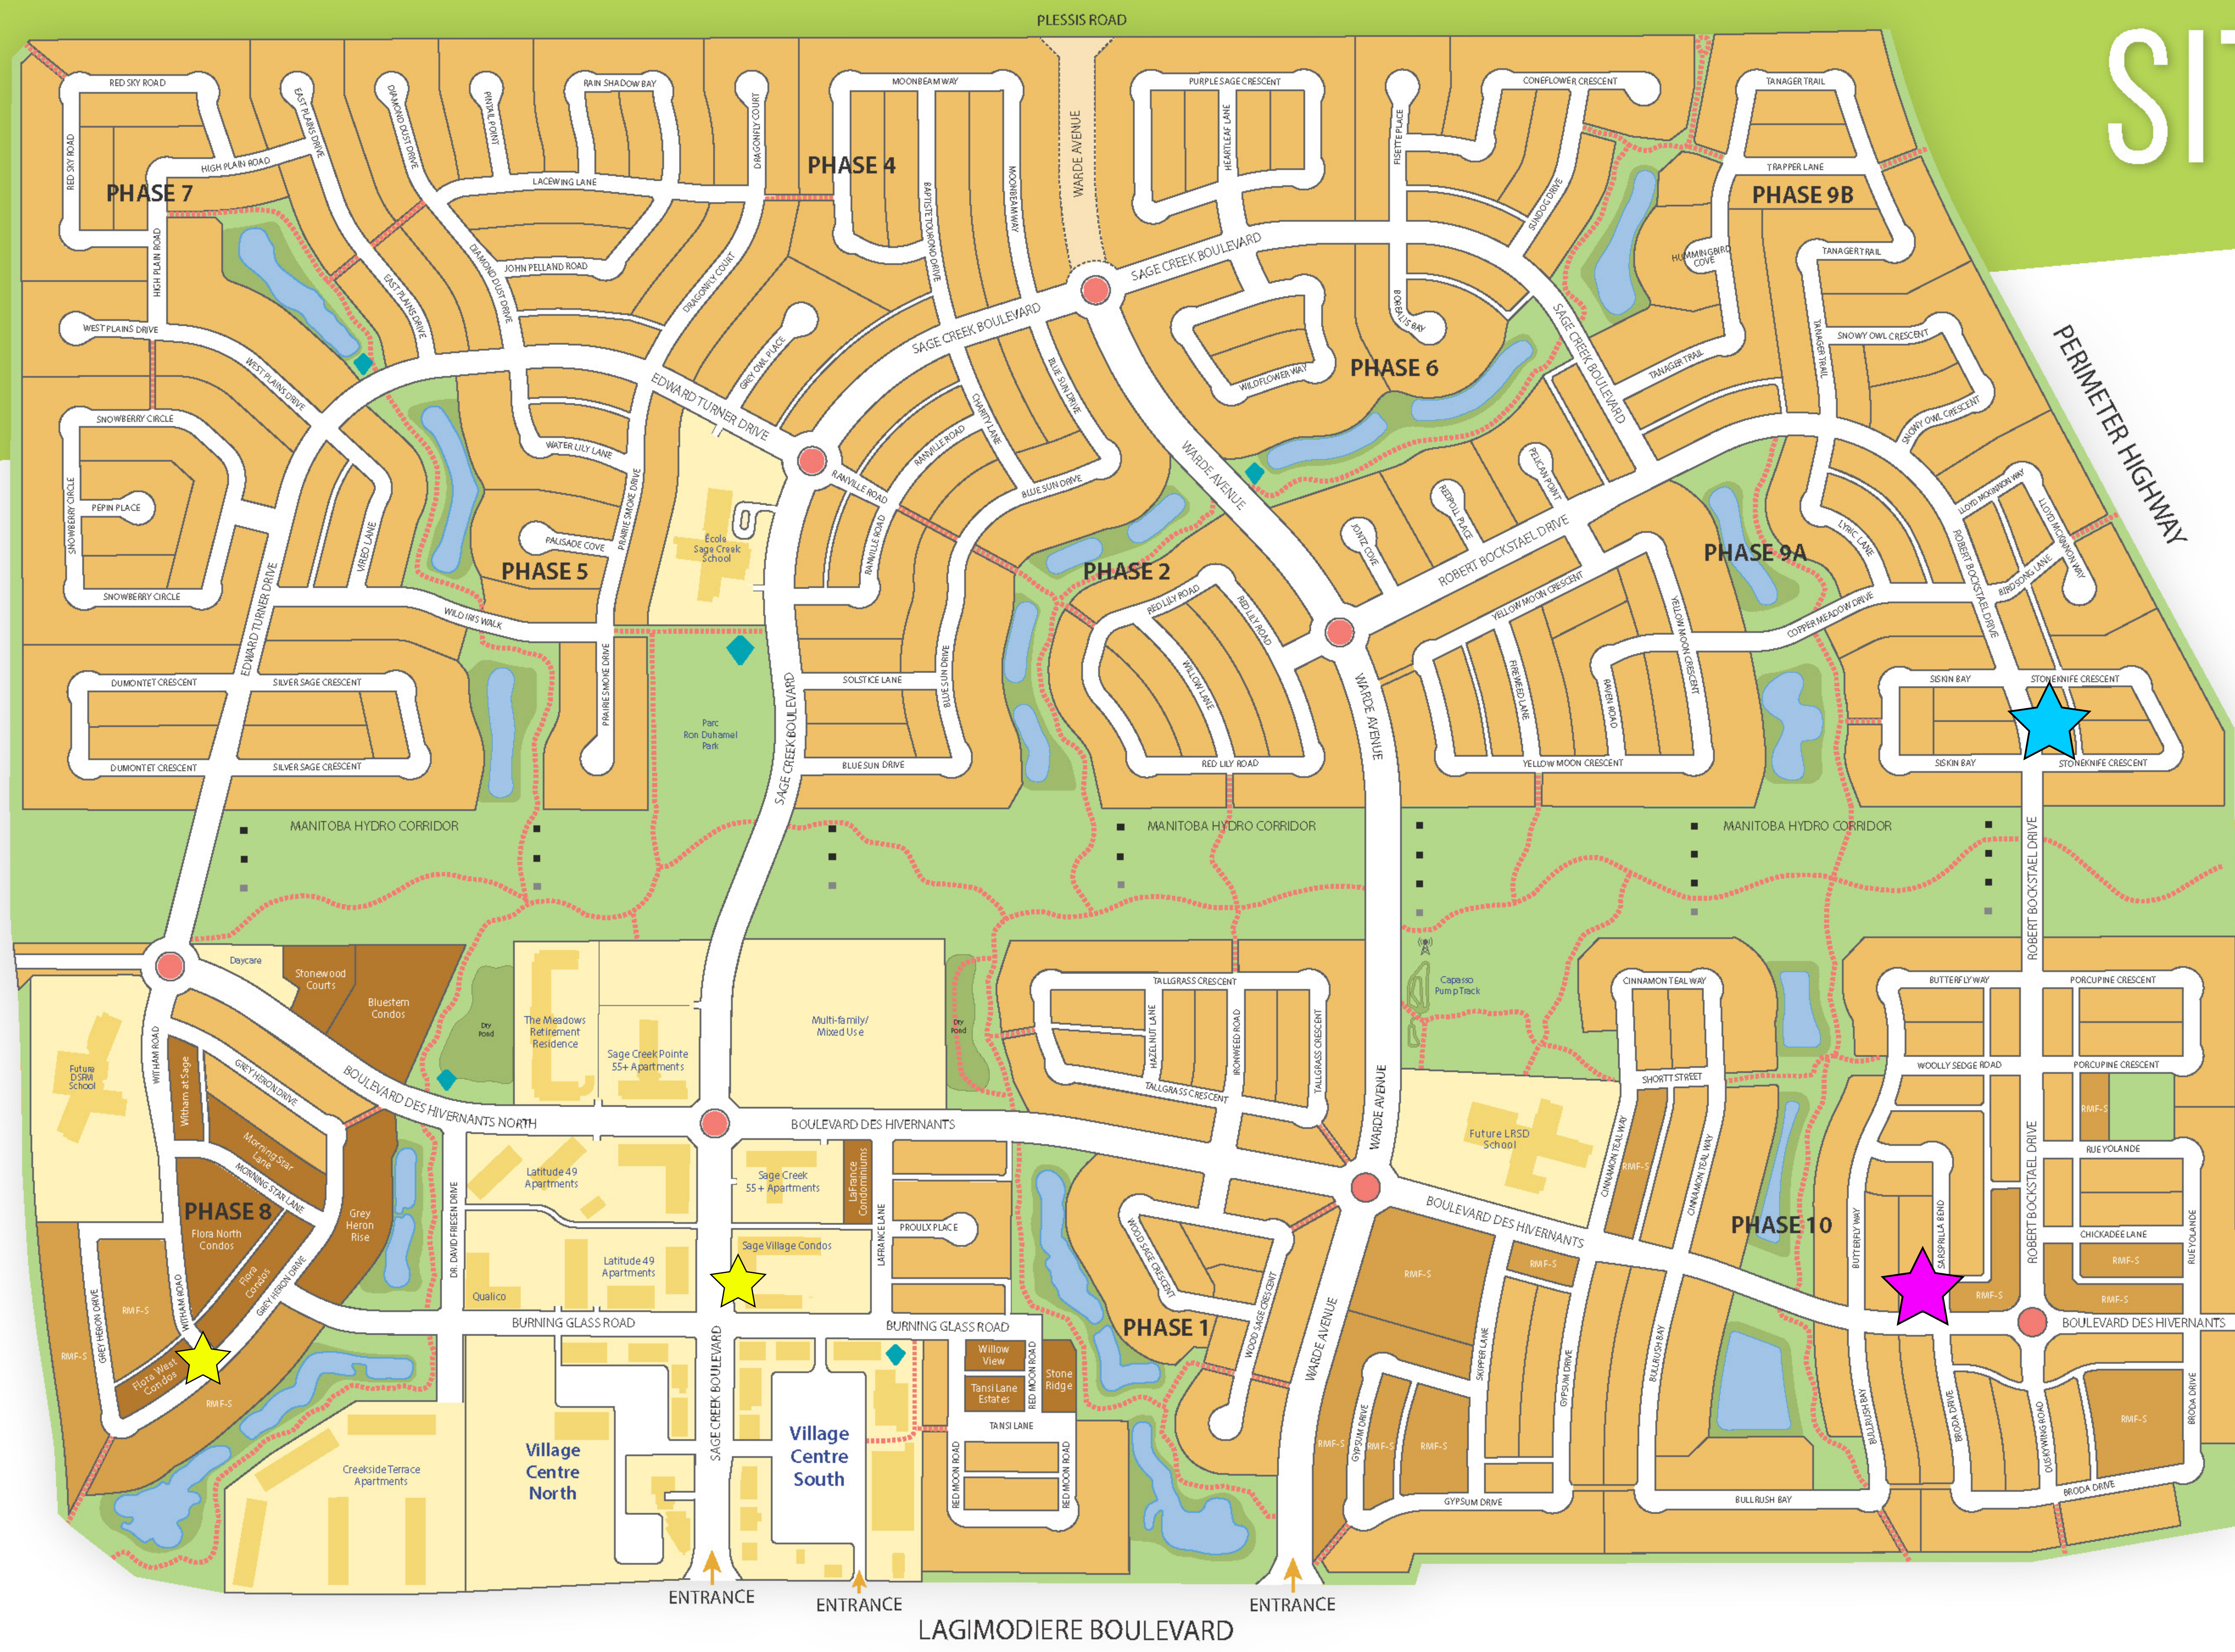

# SITE MAP

## LEGEND

- Premium Homes 
- Custom Homes 
- Multi-Family Homes 

**SAGE  
CREEK**

sagecreek.ca

ABINOJII MIKANAH

ENTRANCE ENTRANCE ENTRANCE  
LAGIMODIERE BOULEVARD

09 / 2024