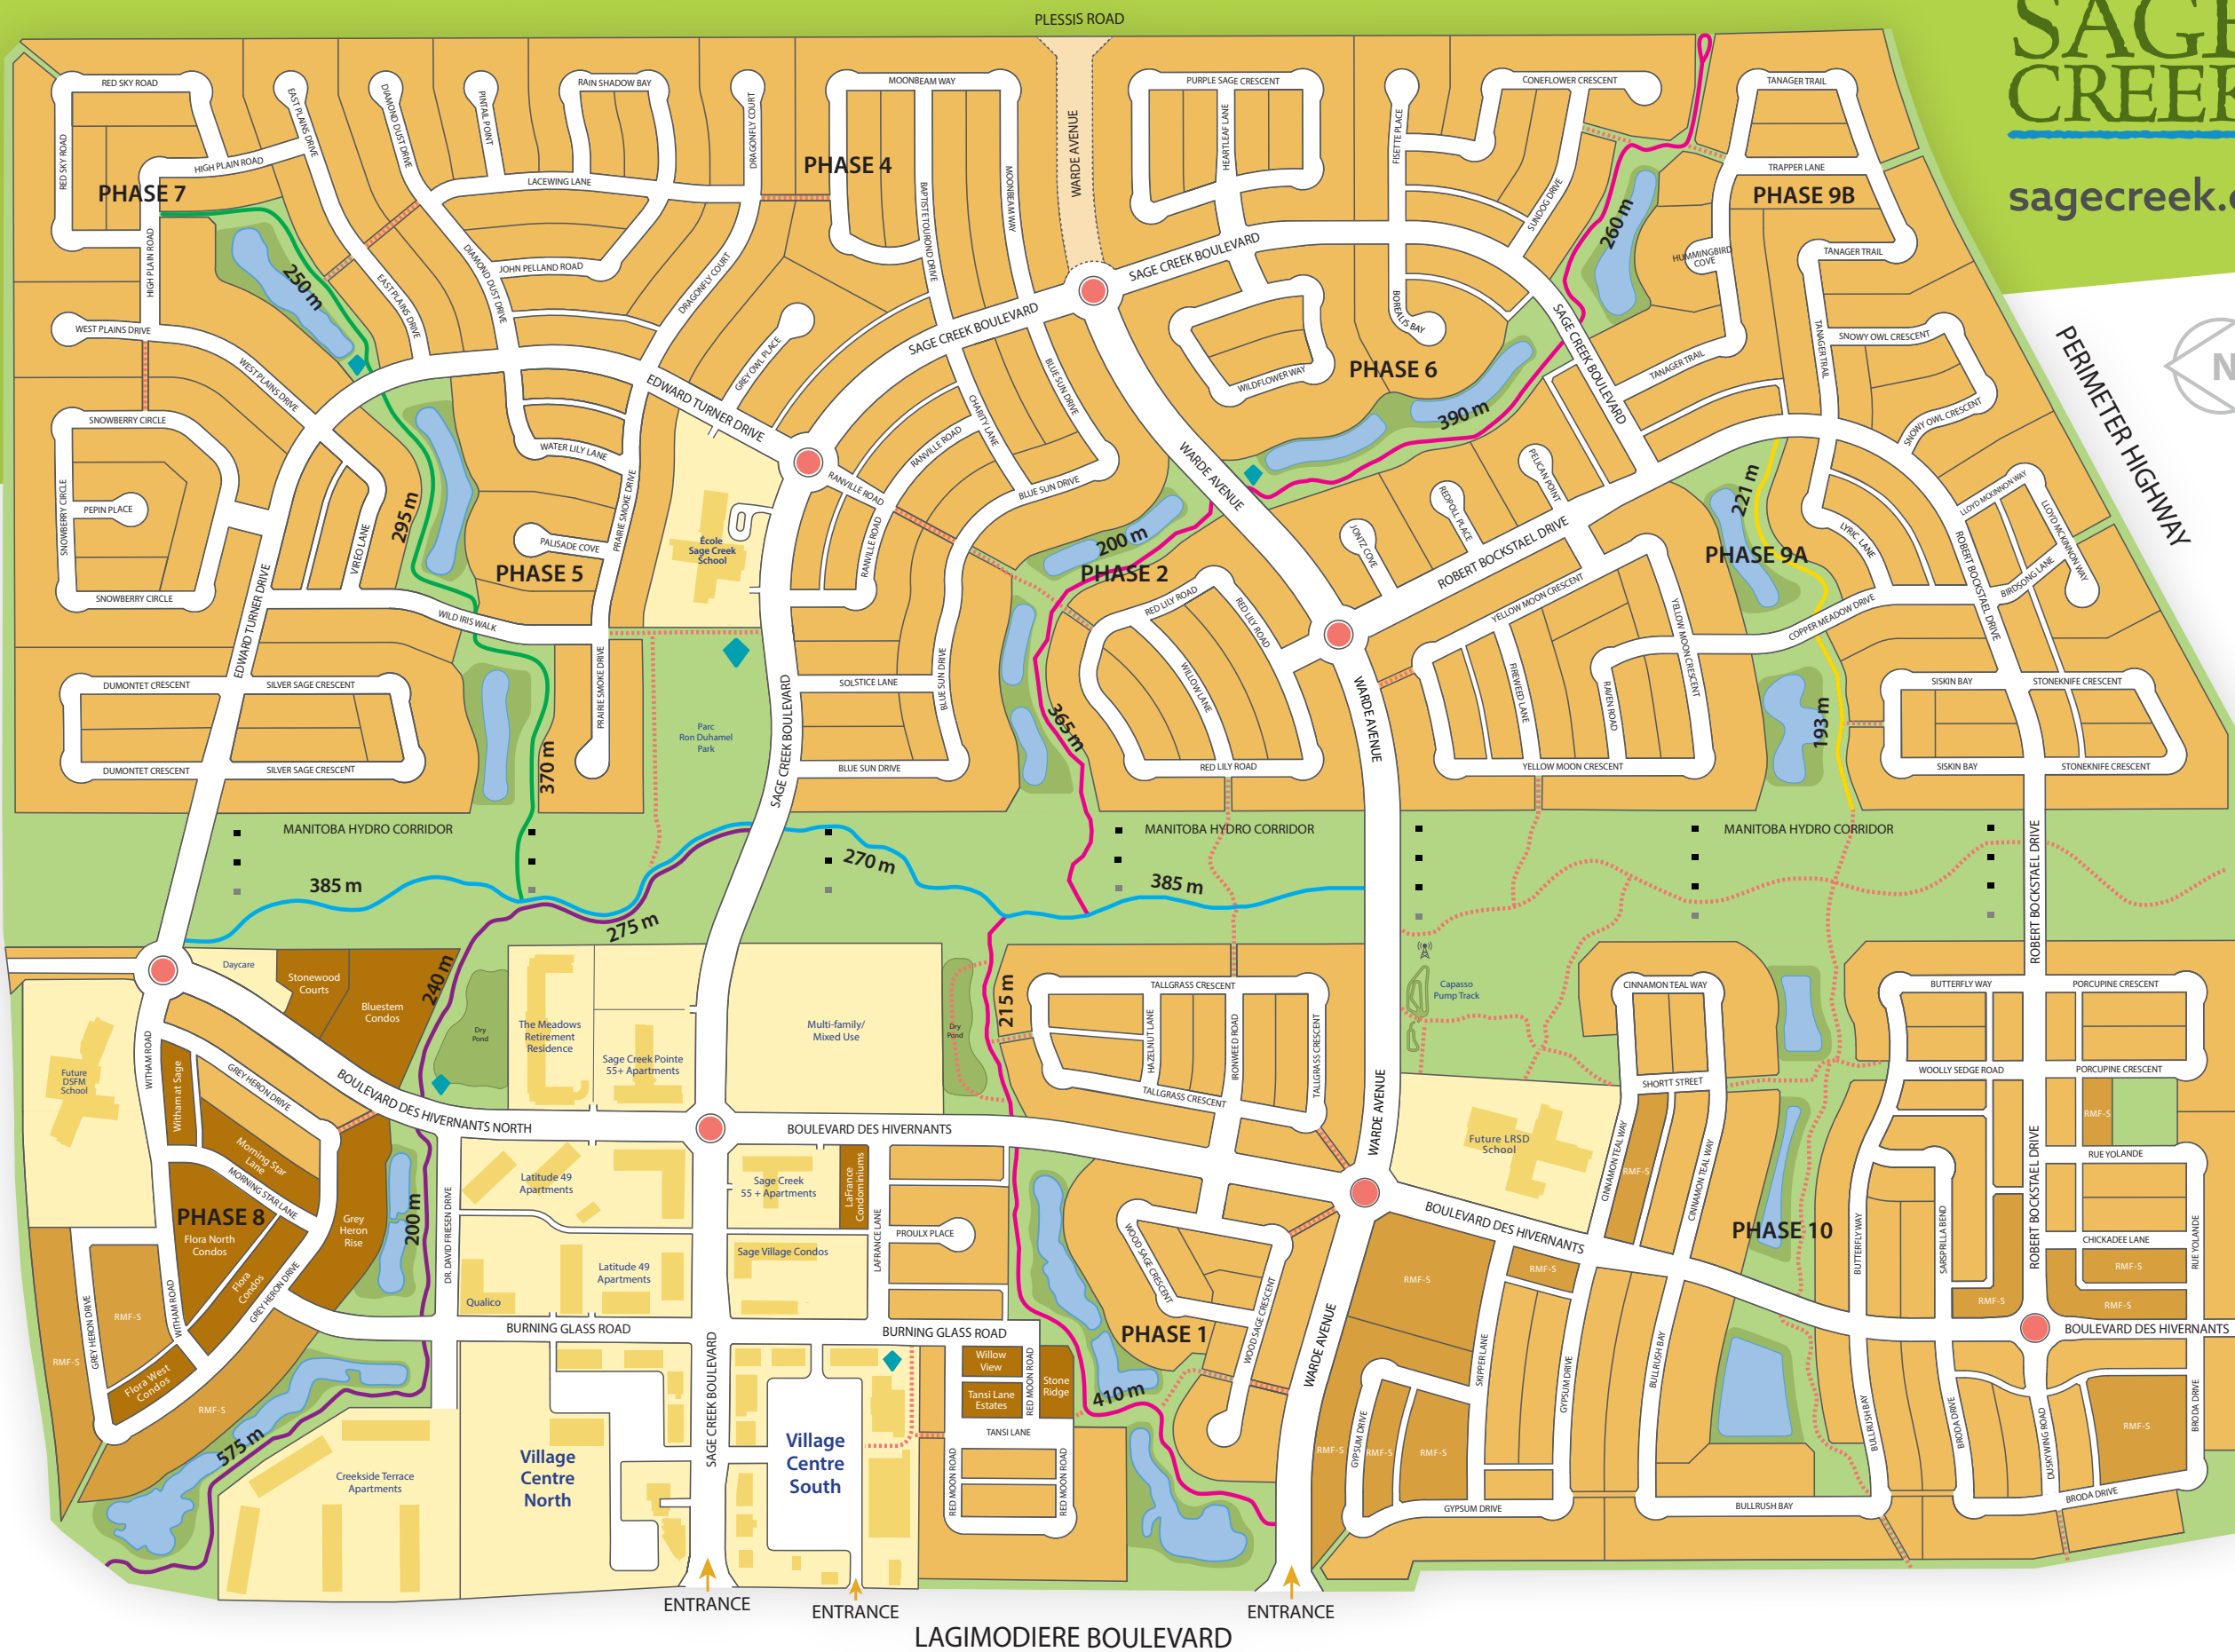

ABINOJII MIKANAH

### LEGEND

- EAST WEST TRAIL (1.45 km)
- HYDRO CORRIDOR (1.3 km)
- VILLAGE CONNECTOR (1.29 km)
- PLAINS PASSAGE (.9 km)
- SOUTHERN ROUTE (.5 km)
- - - TRAIL/WALKWAY
- ◆ PLAYGROUNDS

**HYDRO TOWER**

- Existing
- Proposed

Please note: plan is for conceptual use only and is subject to change

Scan to download Trail Map

09 / 2024