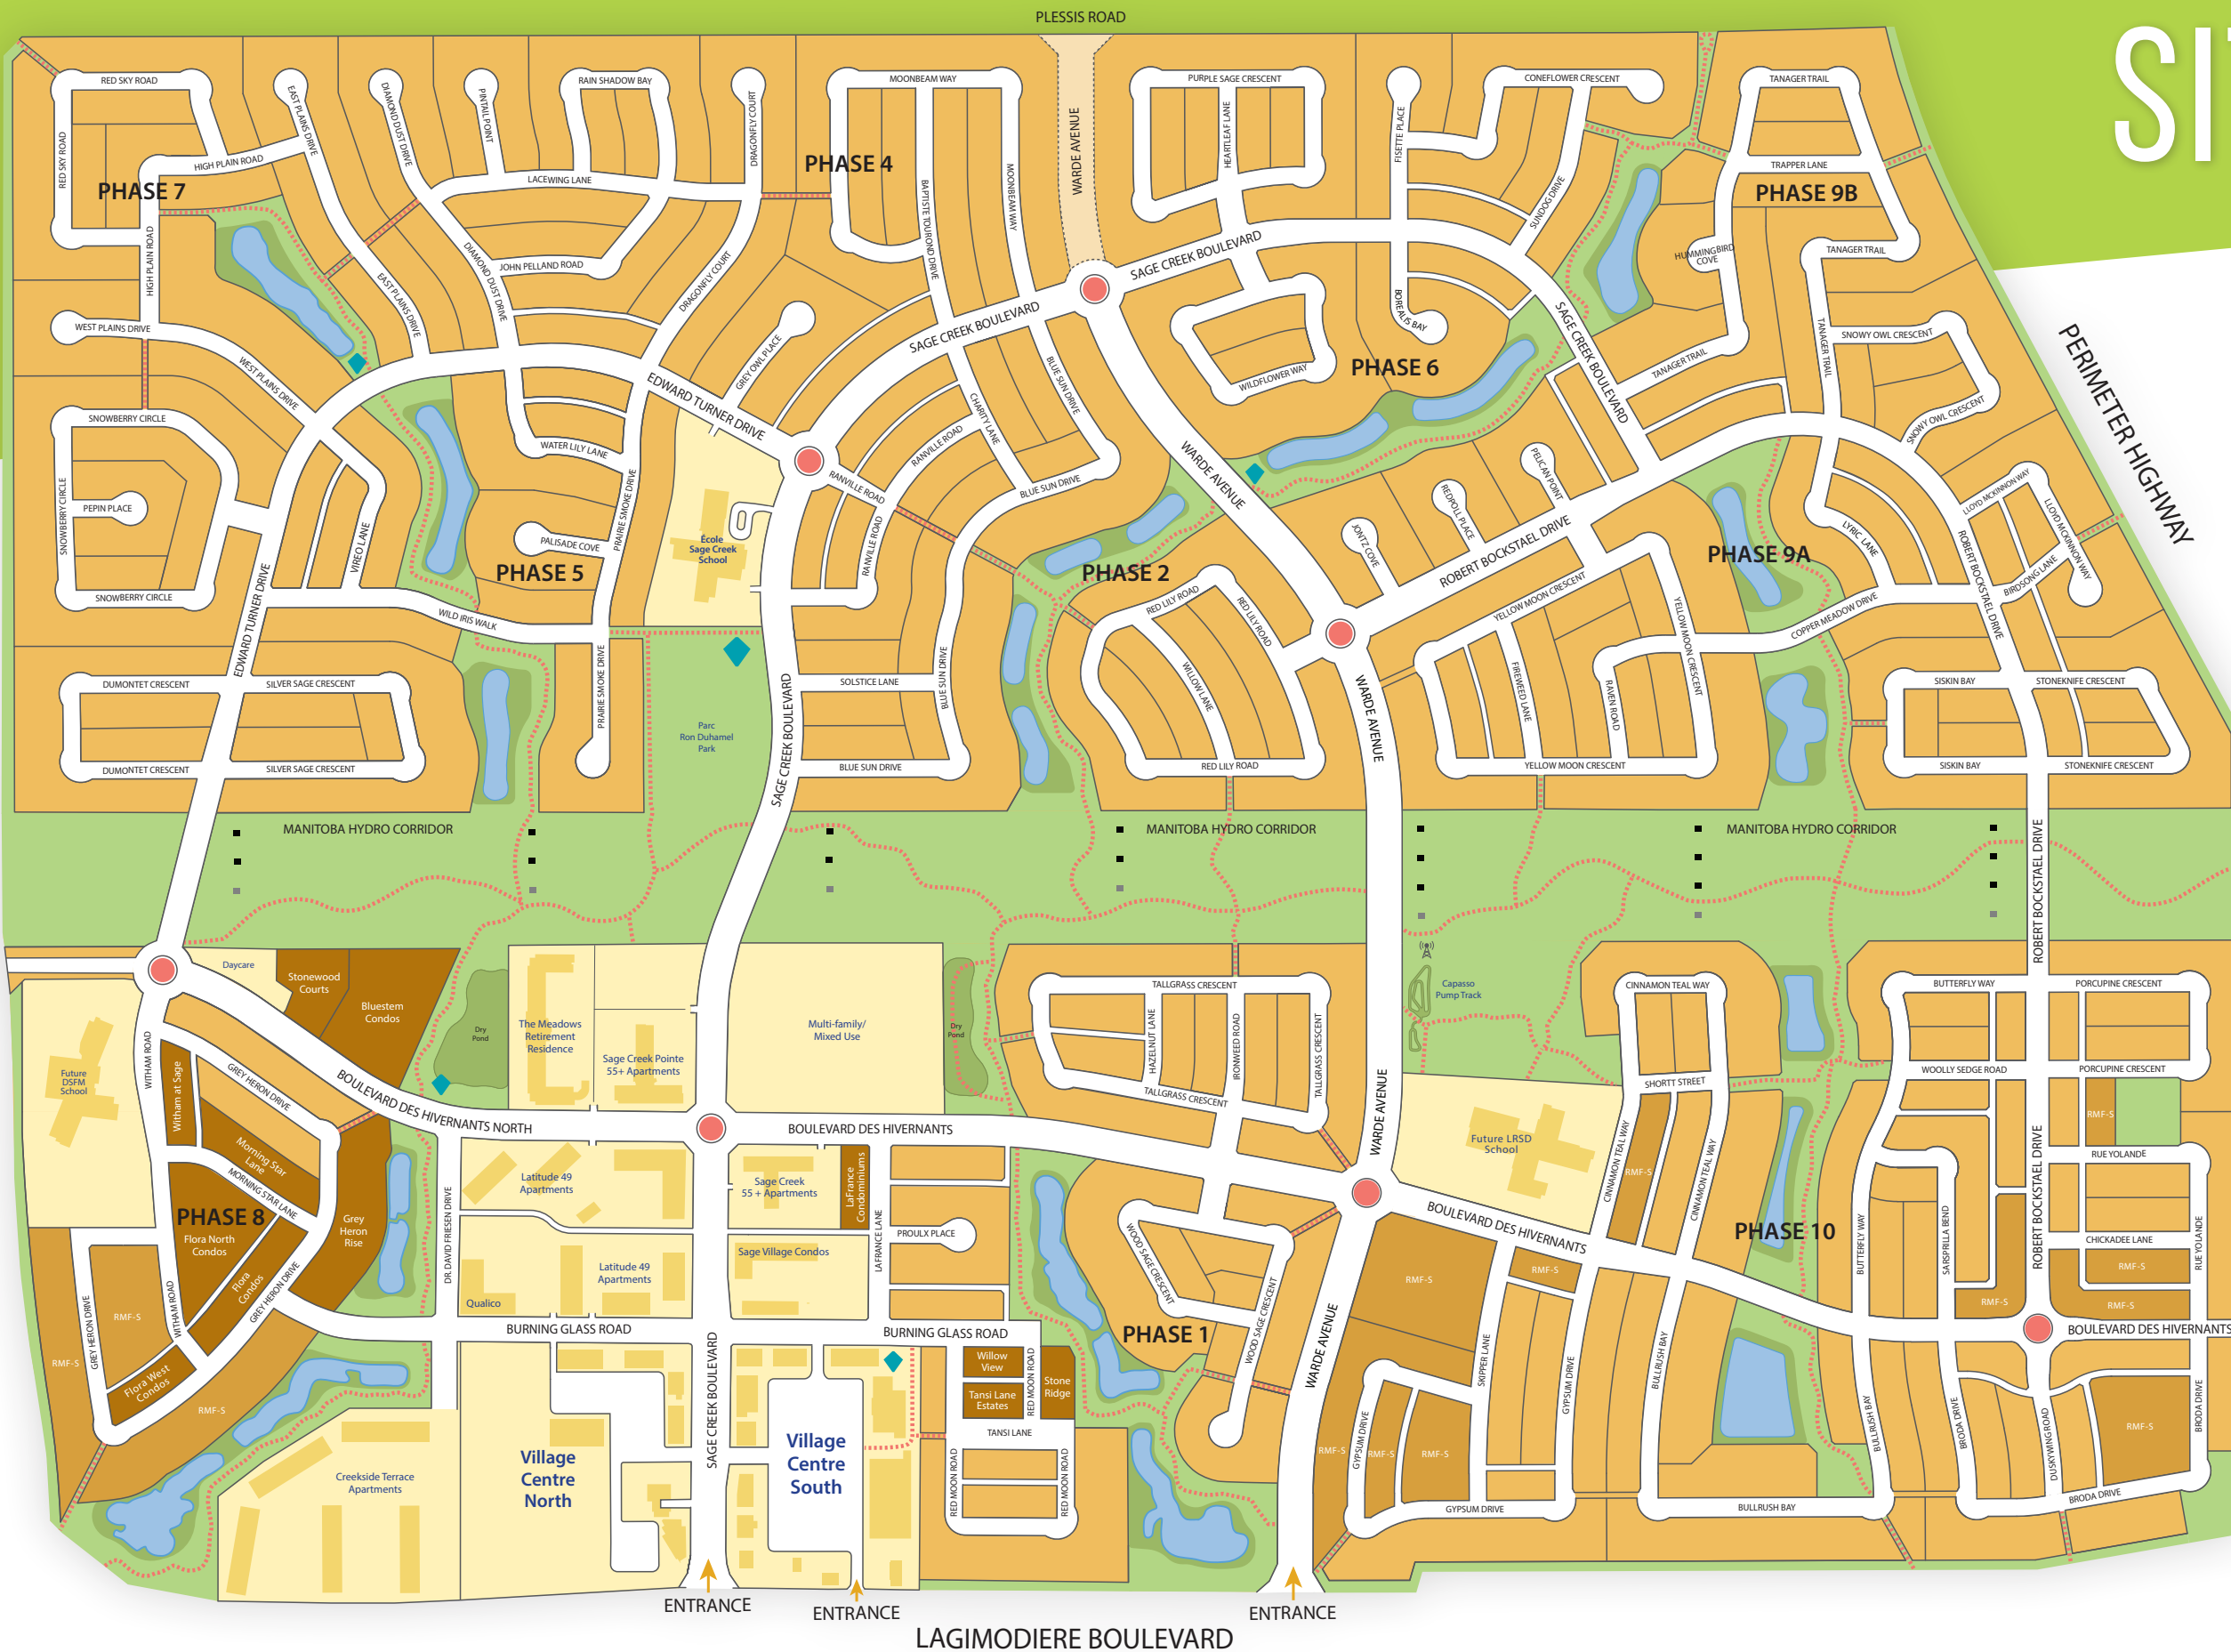

SITE MAP

ABINOJII MIKANAH

LEGEND

..... TRAIL/WALKWAY

◆ PLAYGROUNDS

HYDRO TOWER

- Existing
- Proposed

Please note: plan is for conceptual use only and is subject change

SAGE CREEK

sagecreek.ca

09 / 2024