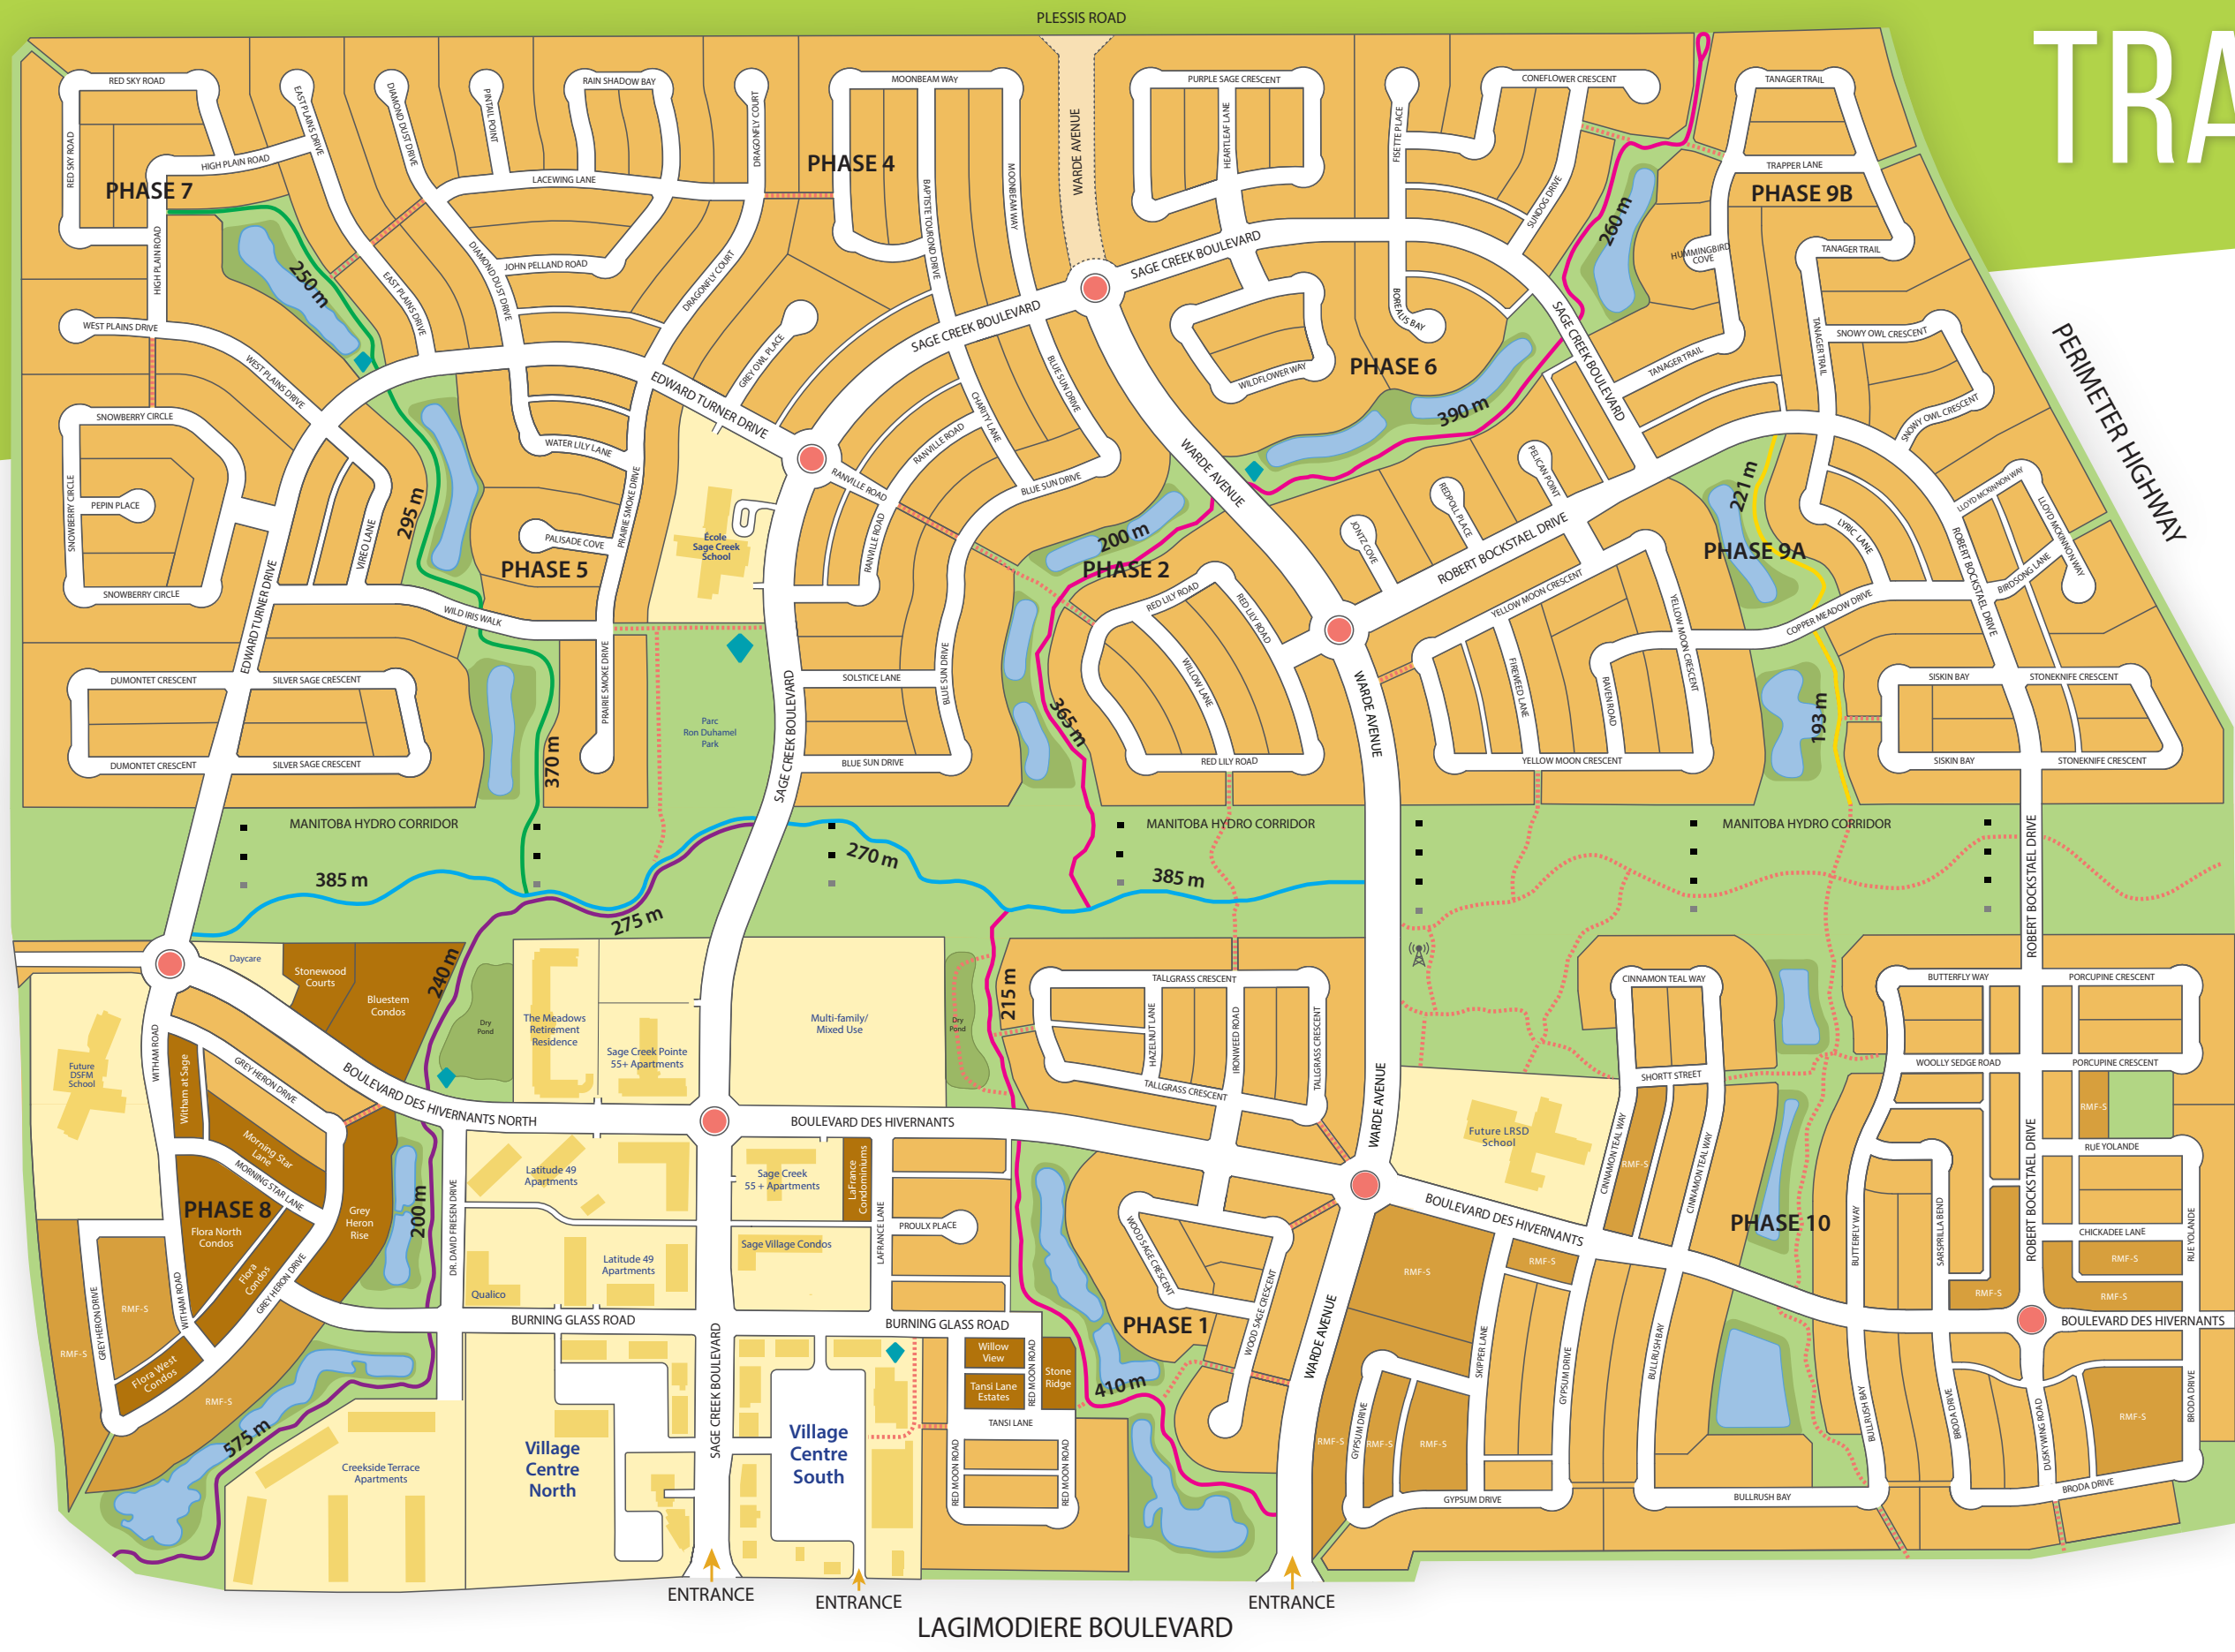

# TRAIL MAP

ABINOJII MIKANAH

## LEGEND

- EAST WEST TRAIL (1.45 km)
- HYDRO CORRIDOR (1.3 km)
- VILLAGE CONNECTOR (1.29 km)
- PLAINS PASSAGE (.9 km)
- SOUTHERN ROUTE (.5 km)
- - - TRAIL/WALKWAY
- ◆ PLAYGROUNDS
- HYDRO TOWER
  - Existing
  - Proposed

Please note: plan is for conceptual use only and is subject change

# SAGE CREEK

[sagecreek.ca](http://sagecreek.ca)