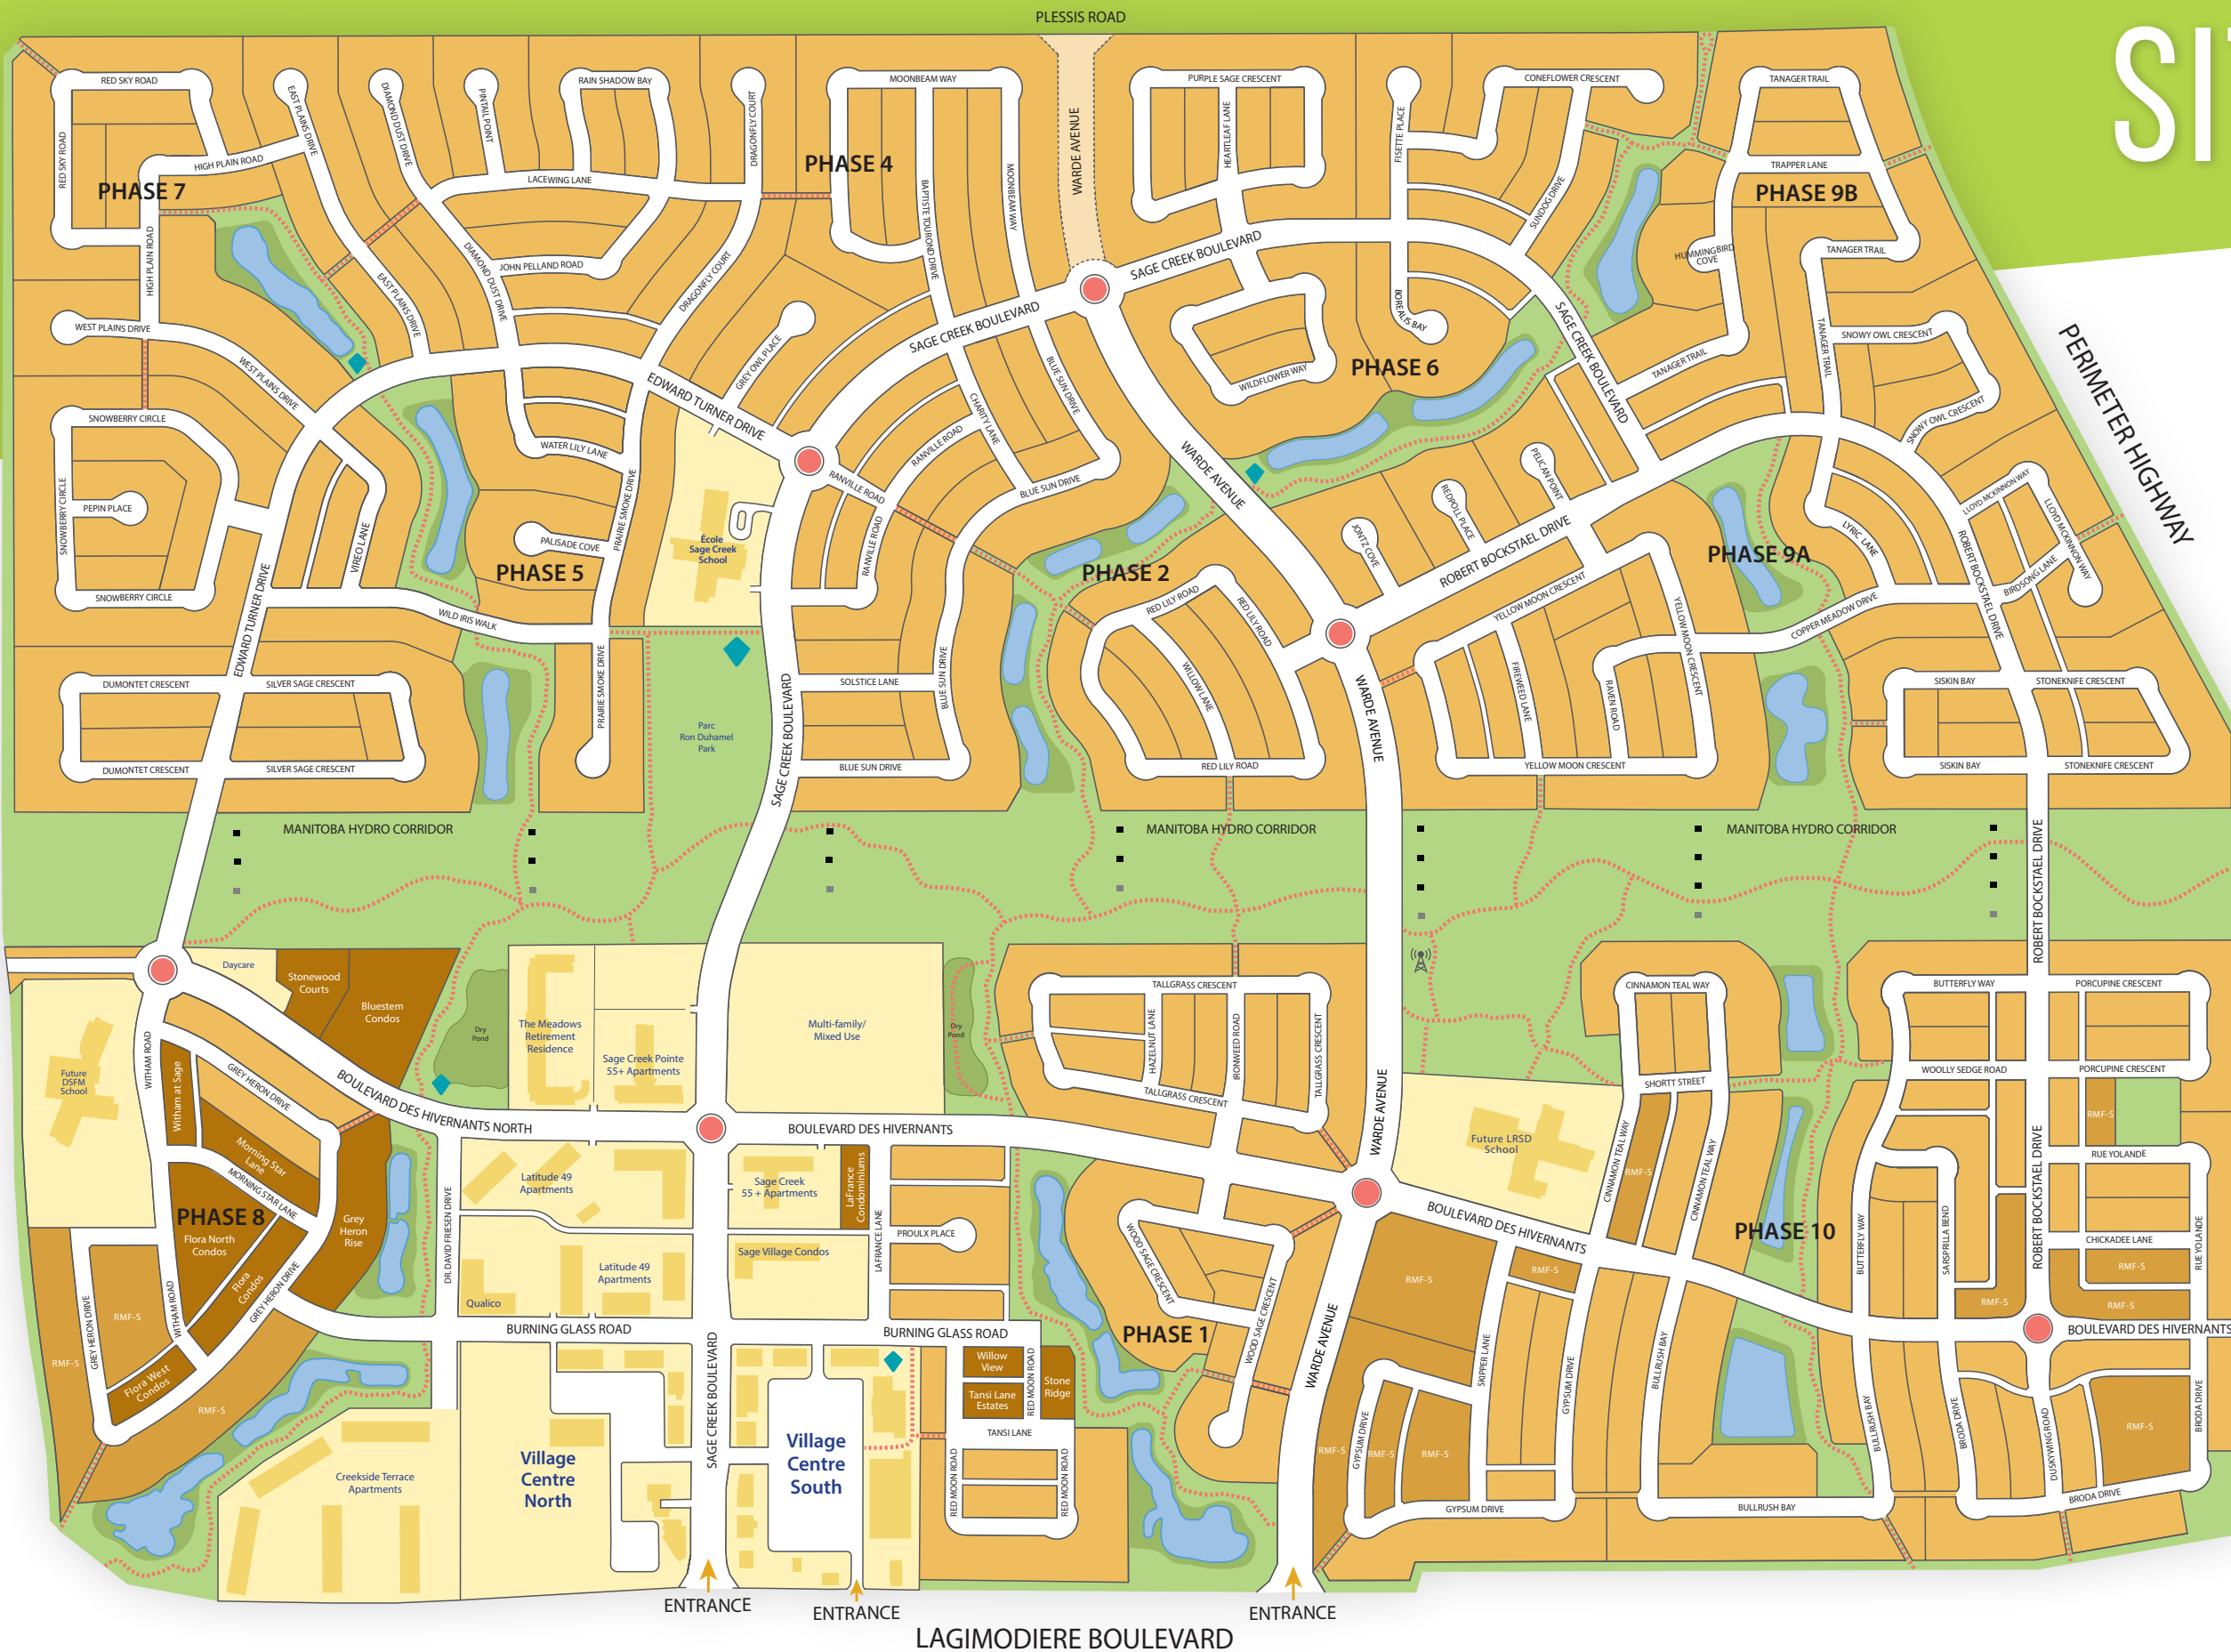

SITE MAP

ABINOJII MIKANAH

LEGEND

..... TRAIL/WALKWAY

◆ PLAYGROUNDS

HYDRO TOWER

- Existing
- Proposed

Please note: plan is for conceptual use only and is subject change

SAGE CREEK

sagecreek.ca

08 / 2023