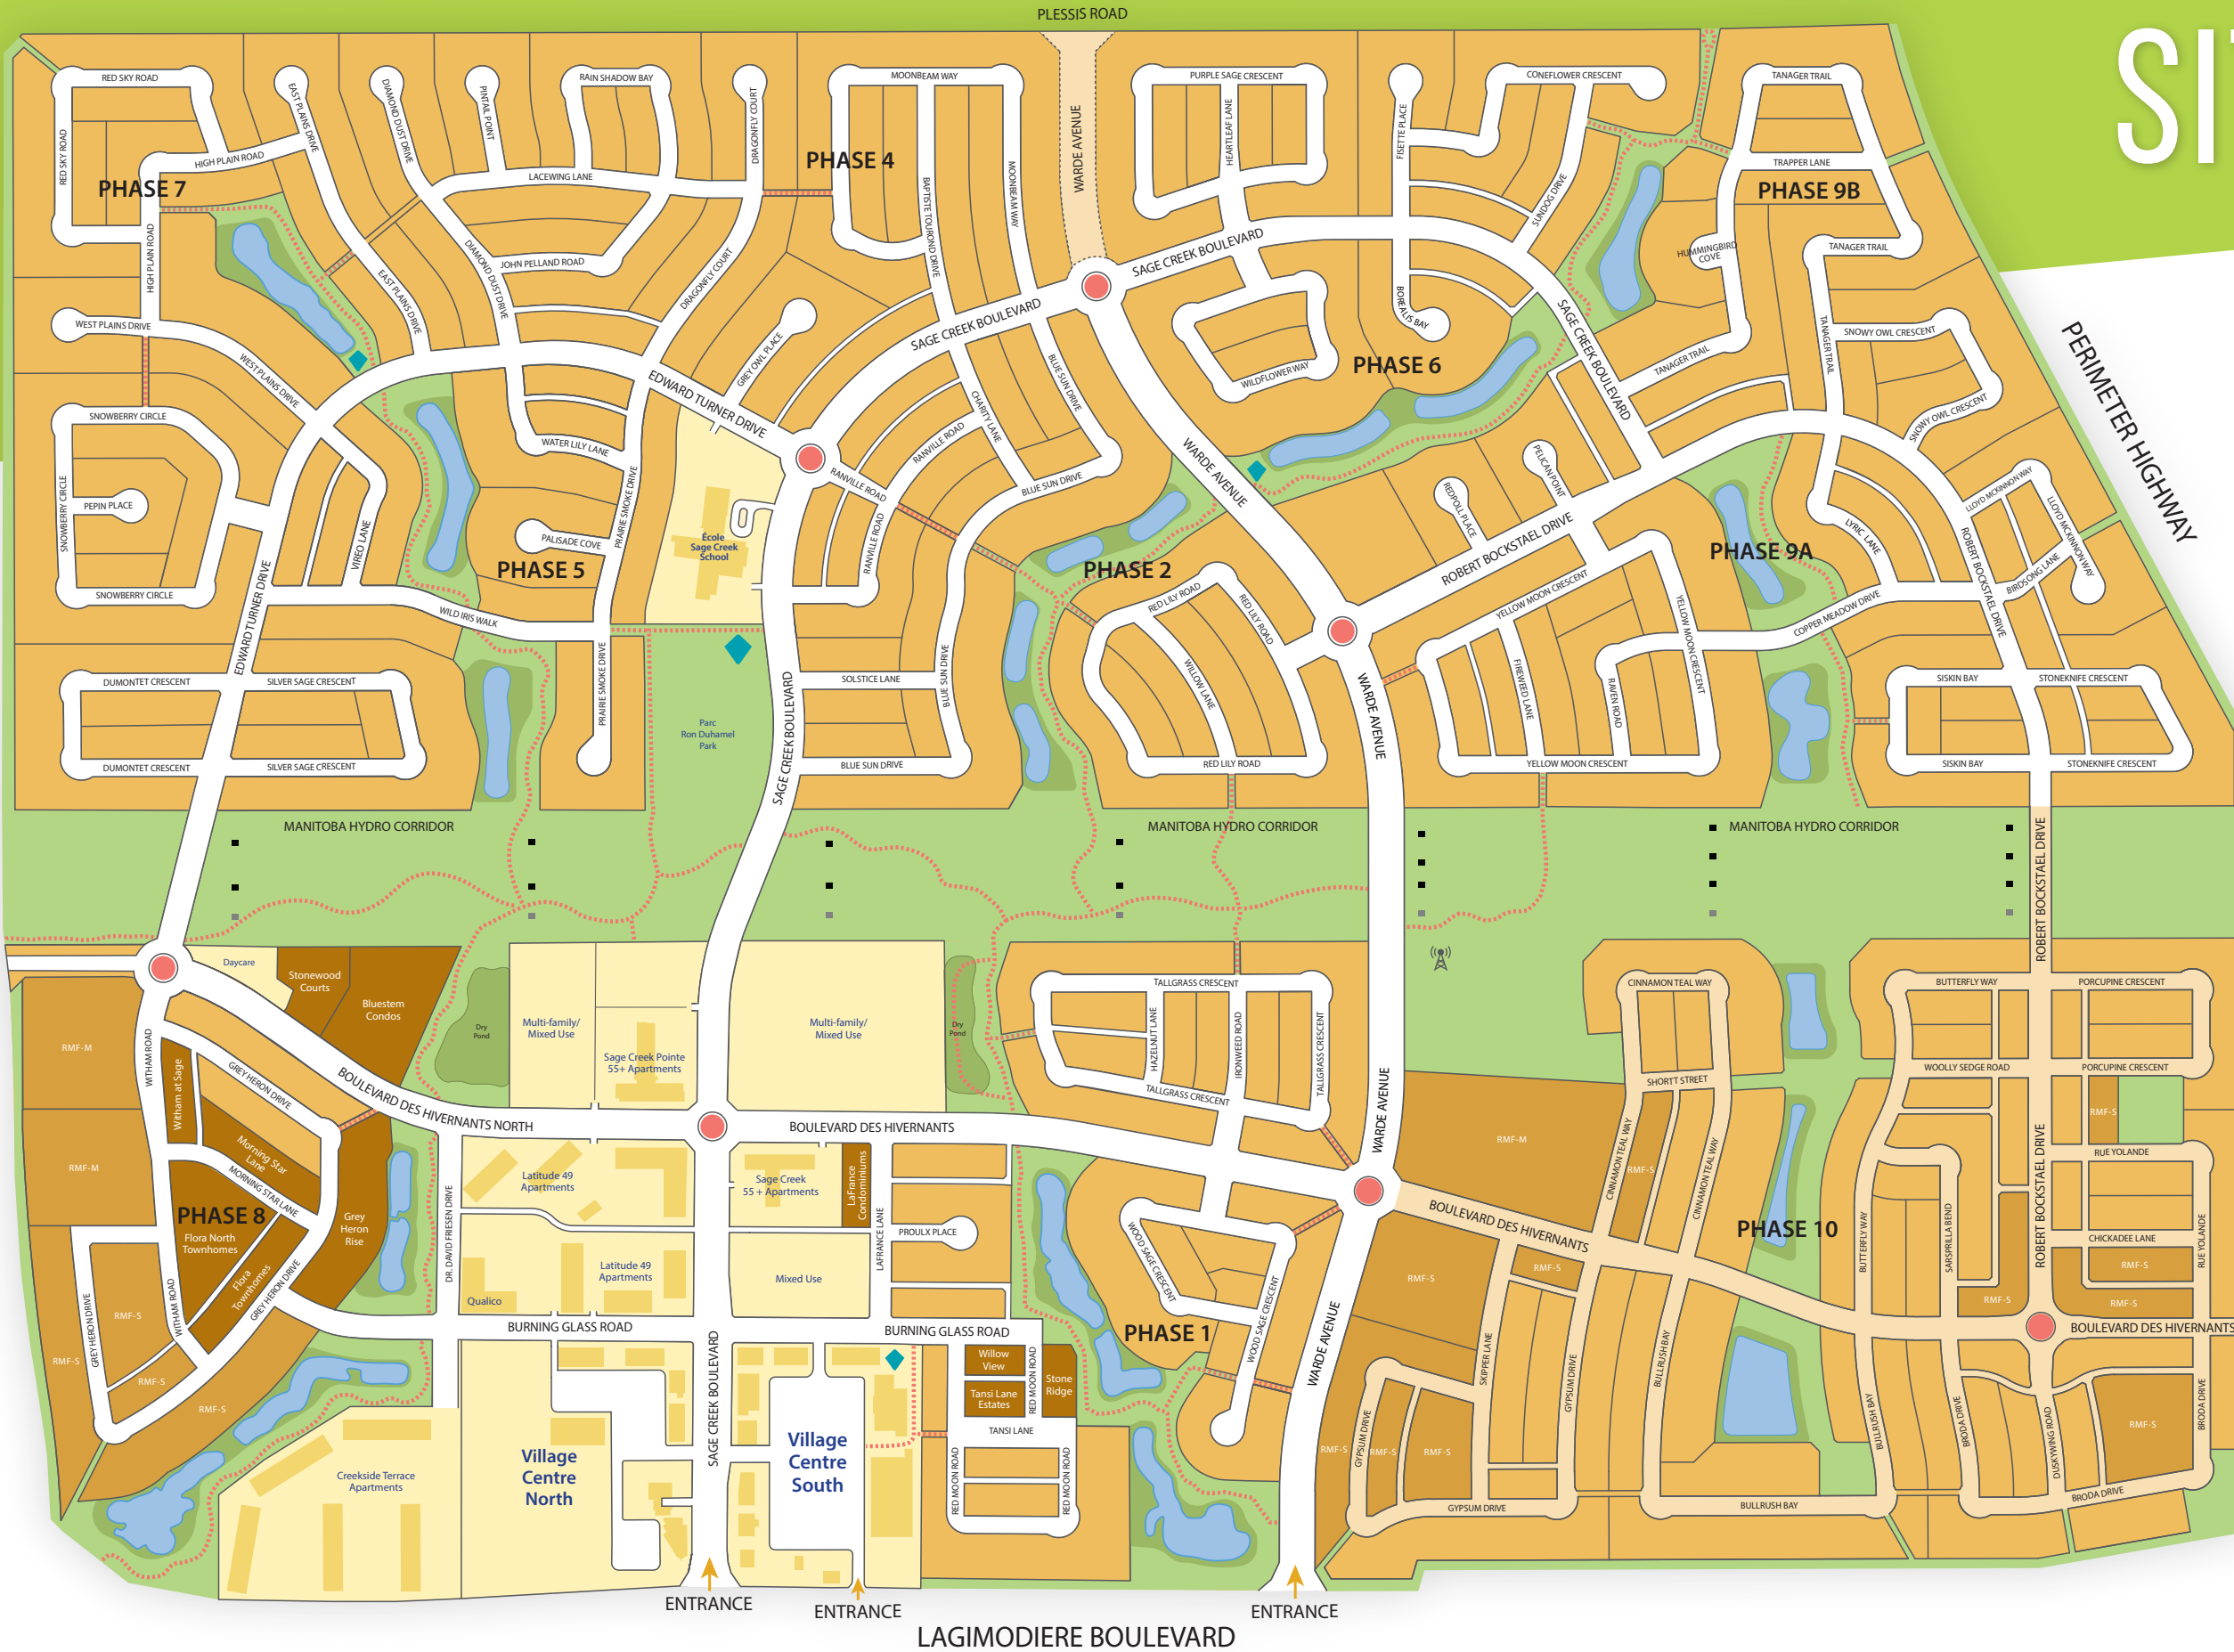

SITE MAP

ROUTE 165 EXTENSION

LEGEND

..... TRAIL/WALKWAY

◆ PLAYGROUNDS

HYDRO TOWER

- Existing
- Proposed

Please note: plan is for conceptual use only and is subject change

SAGE CREEK

sagecreek.ca