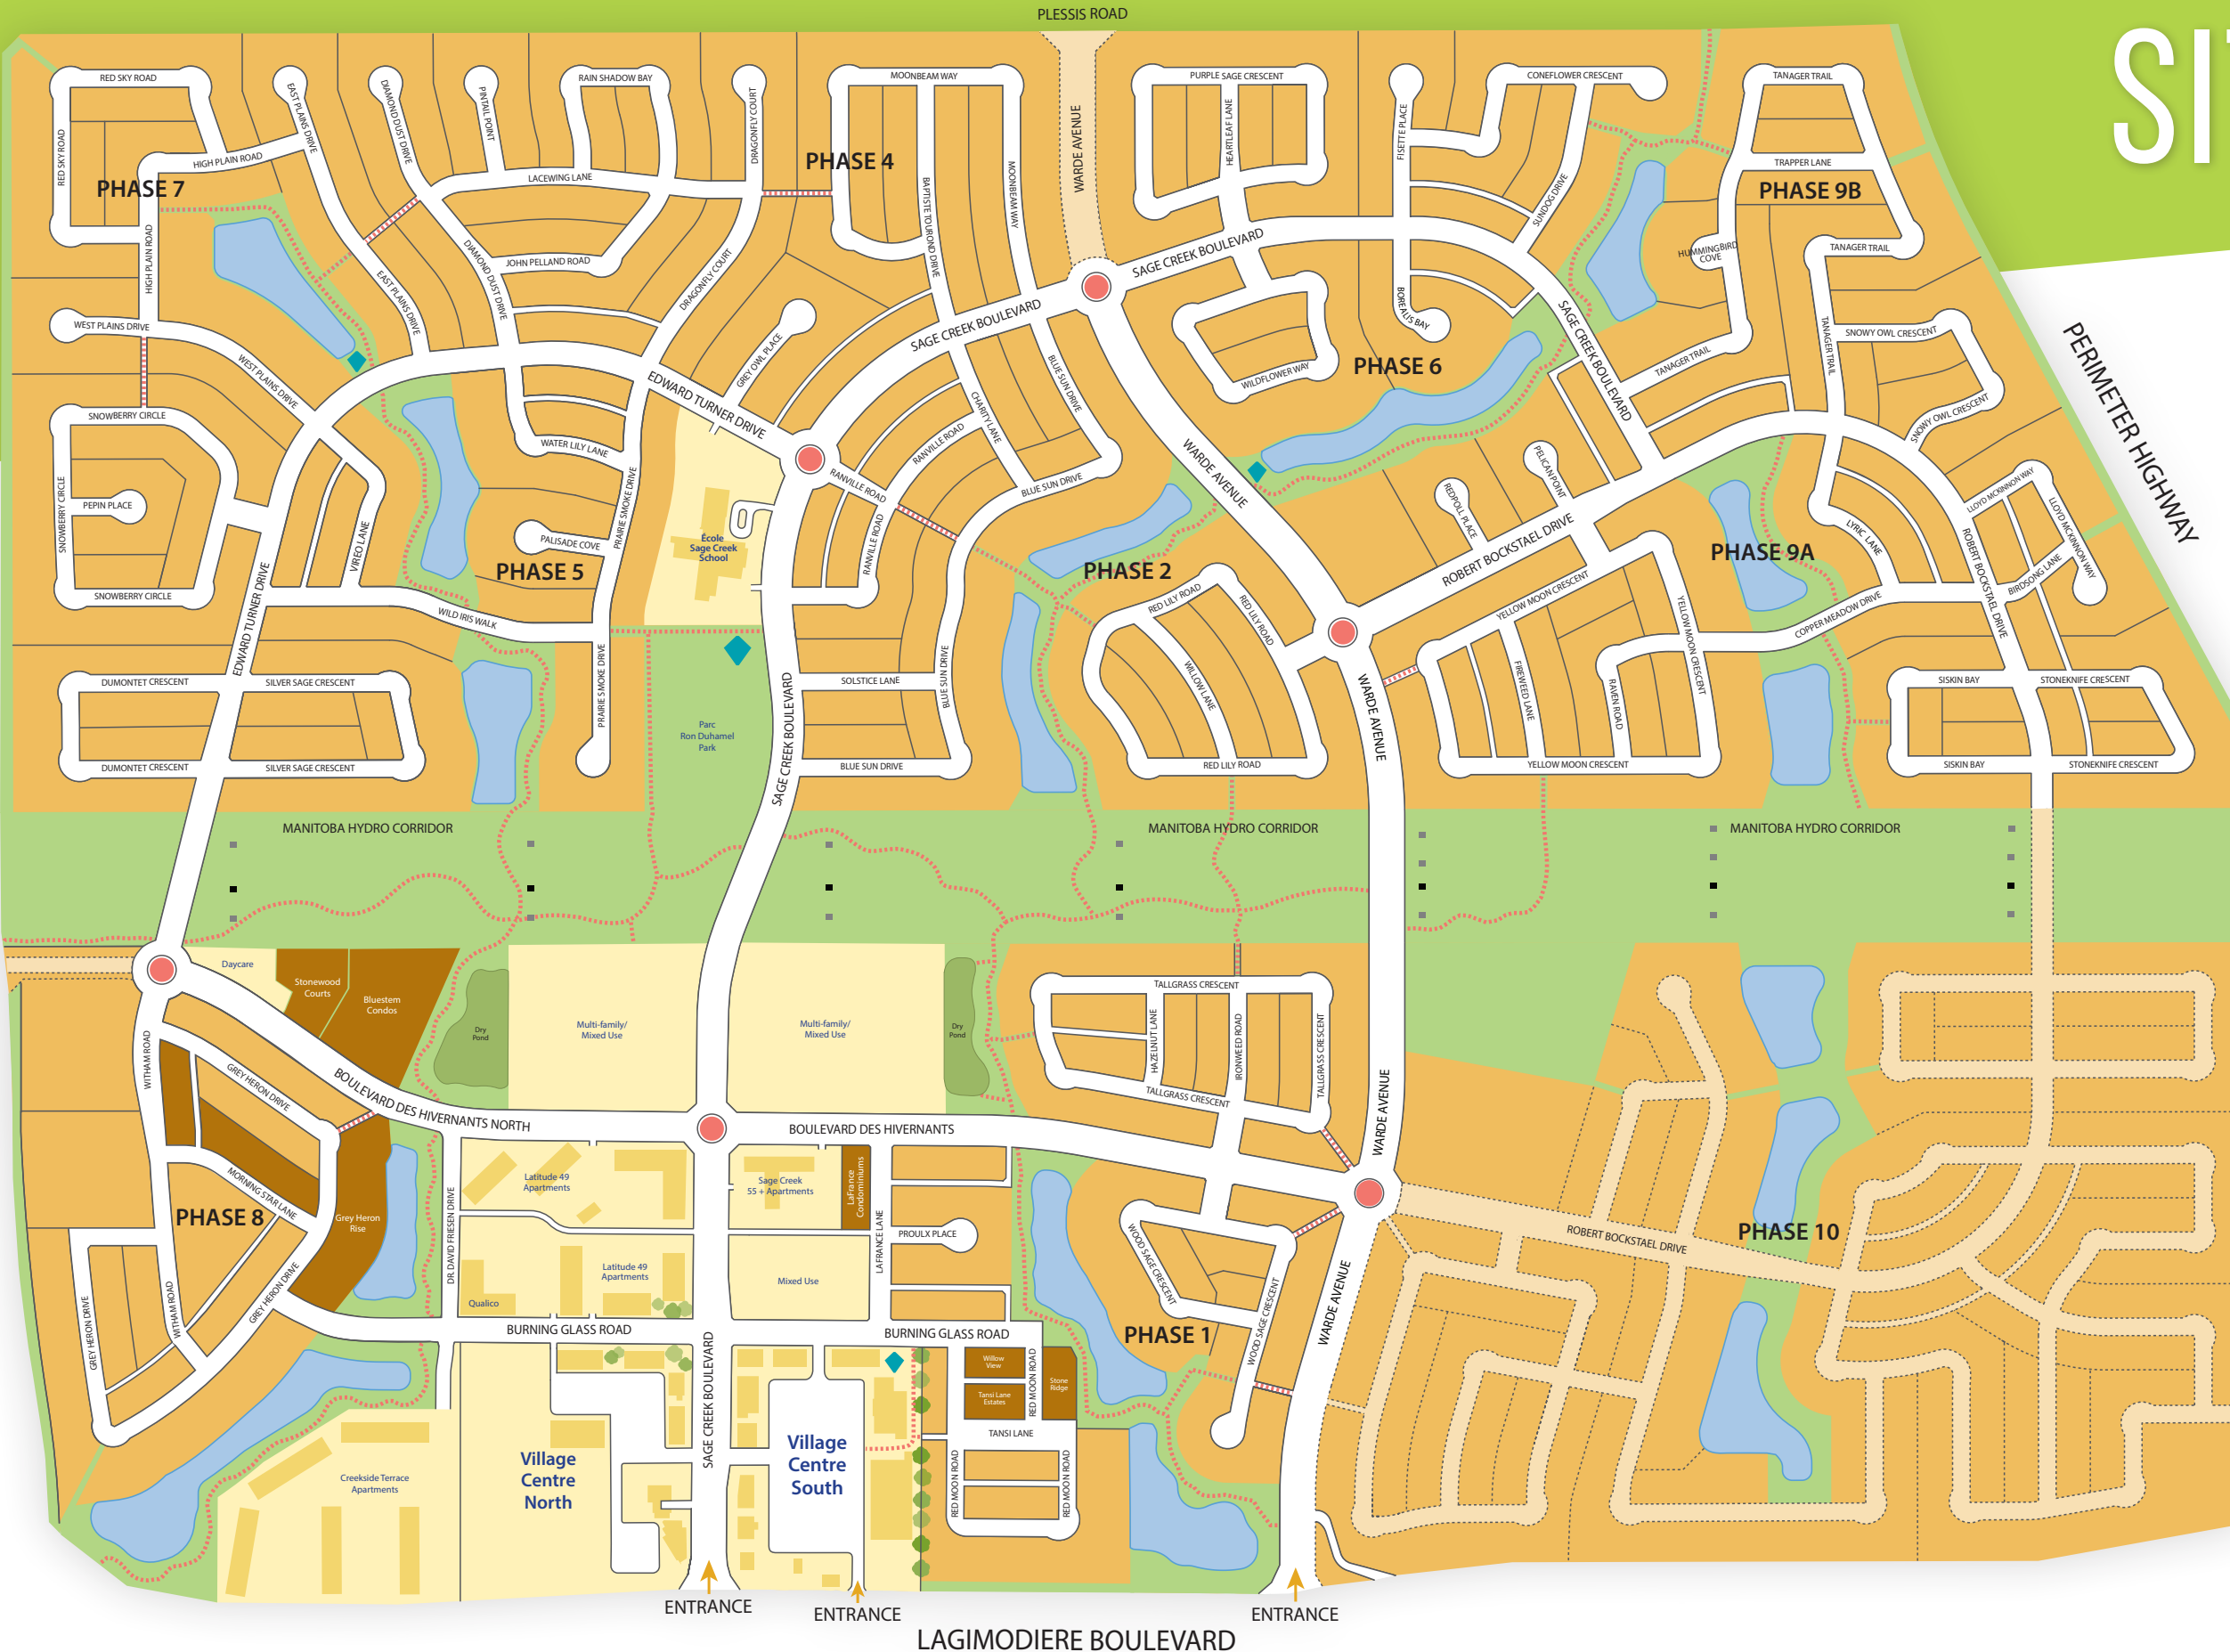

SITE MAP

BISHOP GRANDIN BOULEVARD EXTENSION

LEGEND

..... TRAIL/WALKWAY

◆ PLAYGROUNDS

HYDRO TOWER

- Existing
- Proposed

Please note: plan is for conceptual use only and is subject change

SAGE CREEK

sagecreek.ca