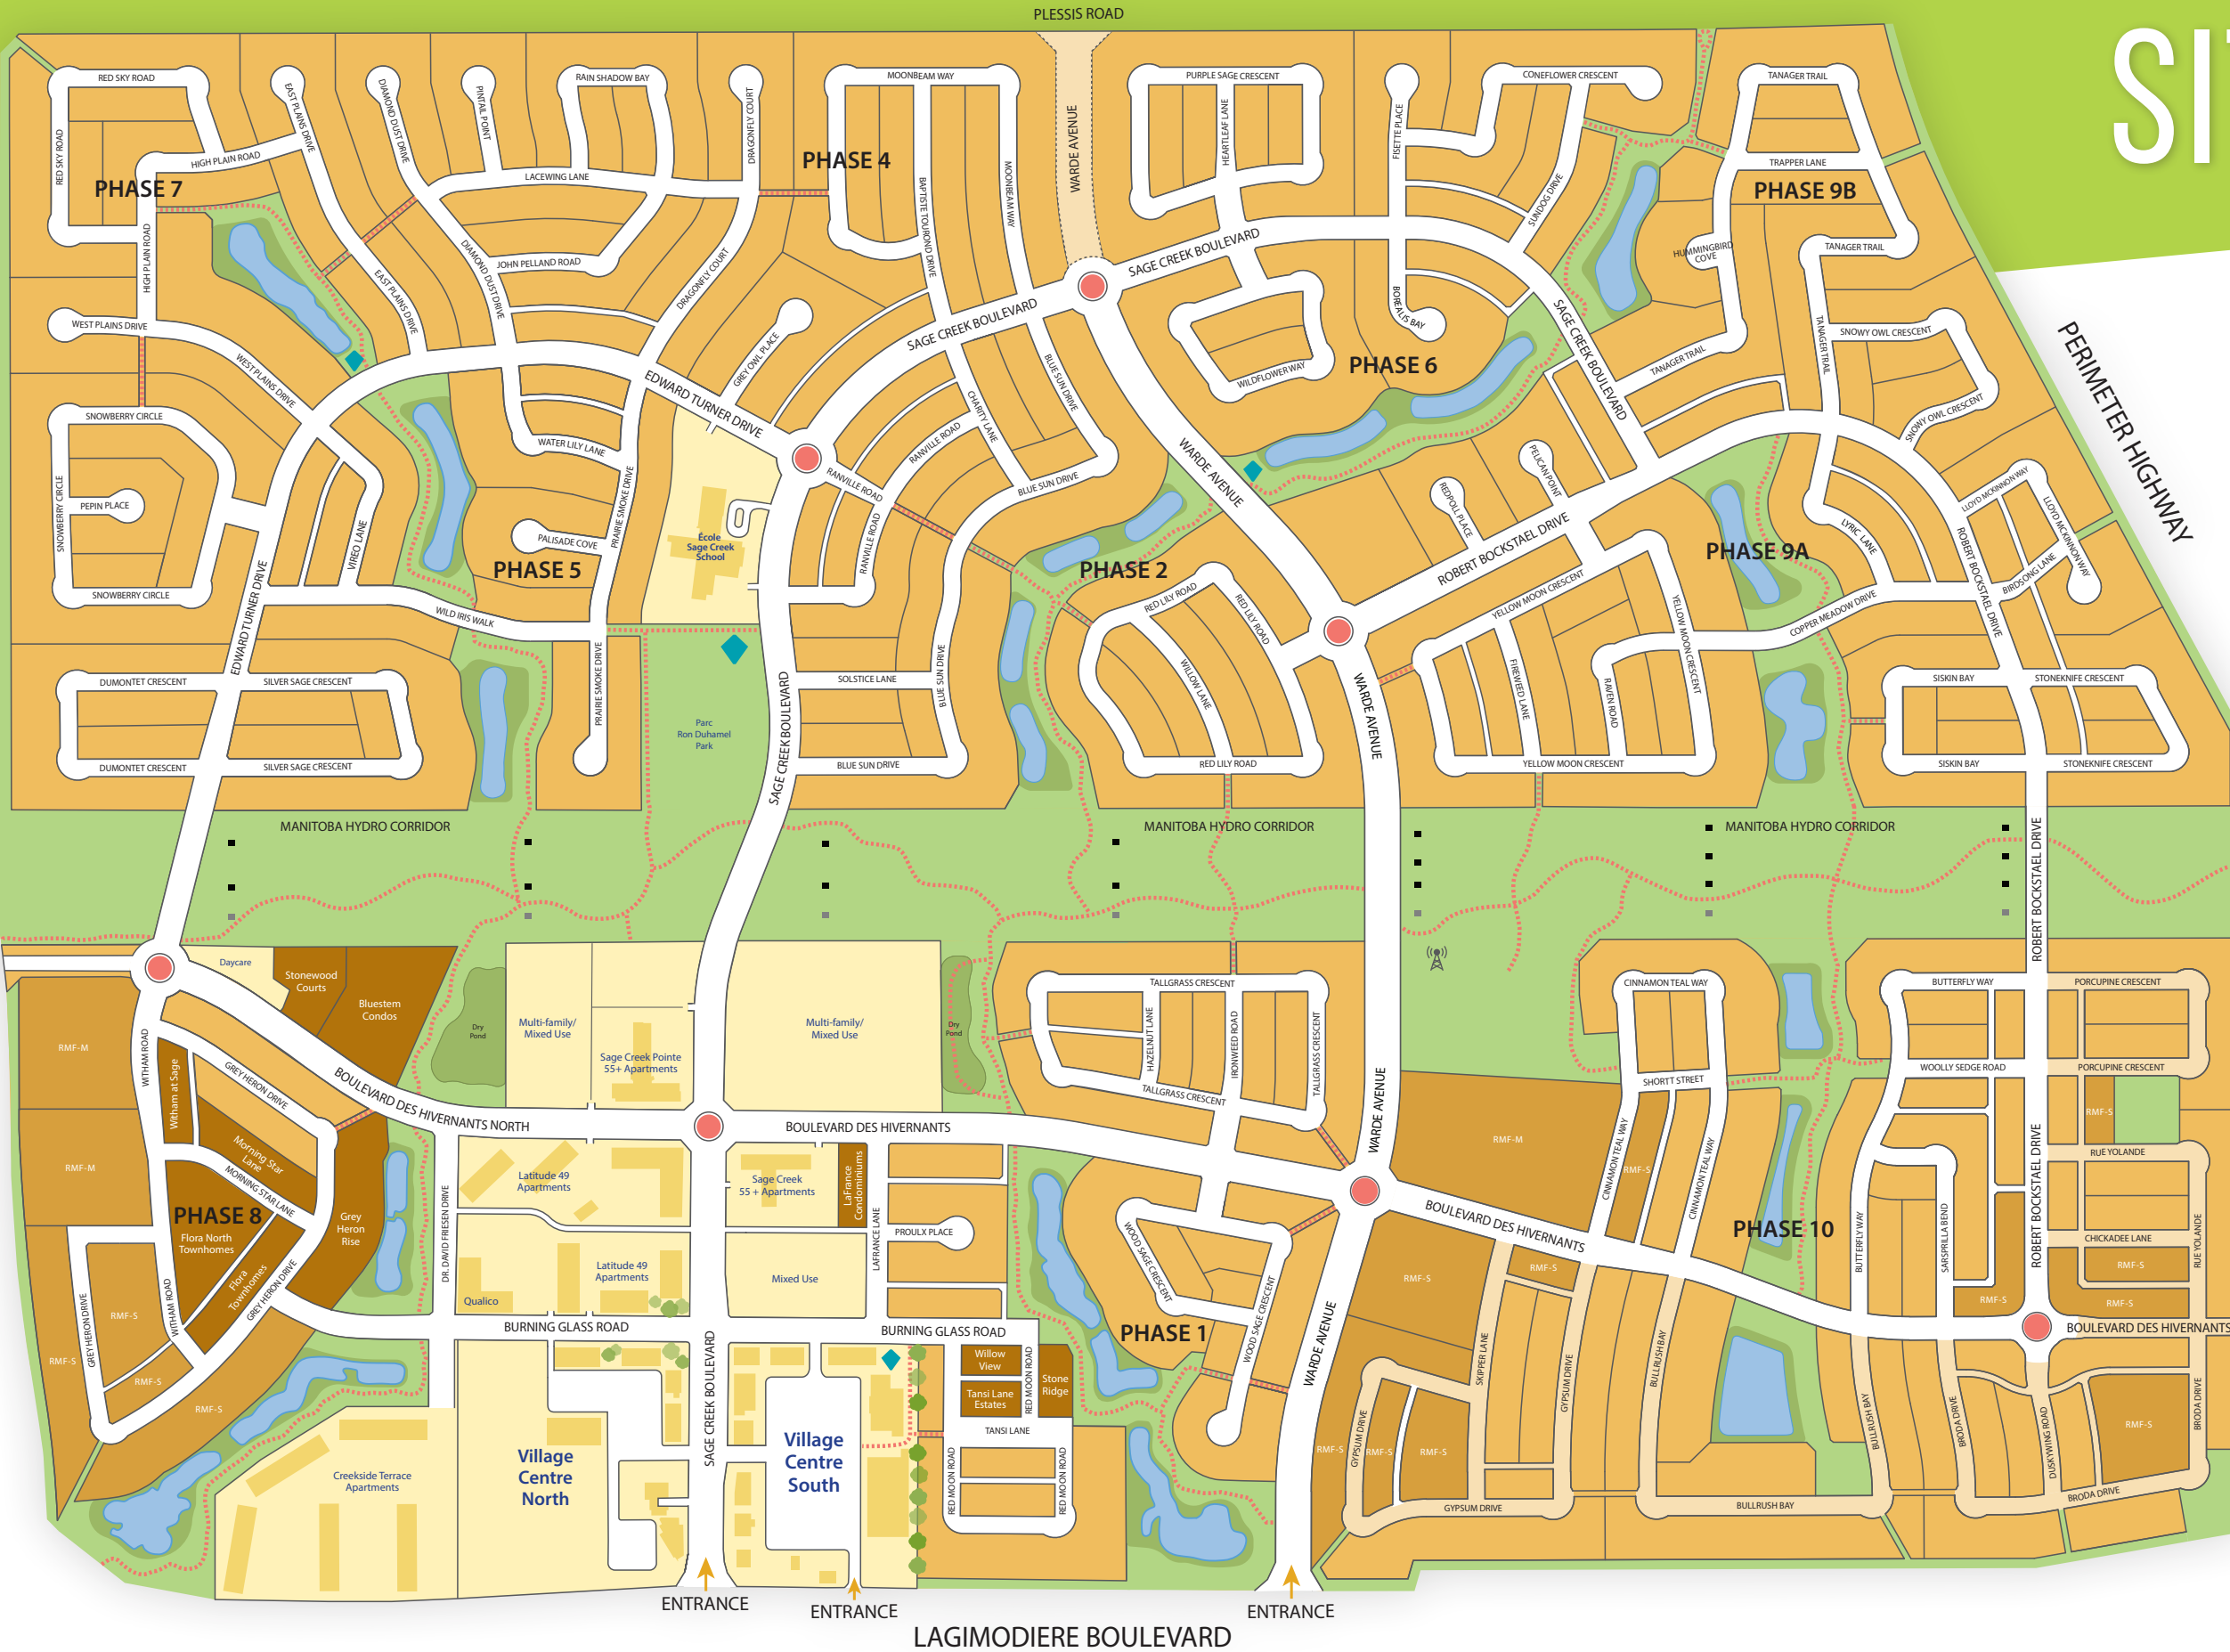

SITE MAP

ROUTE 165 EXTENSION

LEGEND

..... TRAIL/WALKWAY

◆ PLAYGROUNDS

HYDRO TOWER

- Existing
- Proposed

Please note: plan is for conceptual use only and is subject change

SAGE CREEK

sagecreek.ca